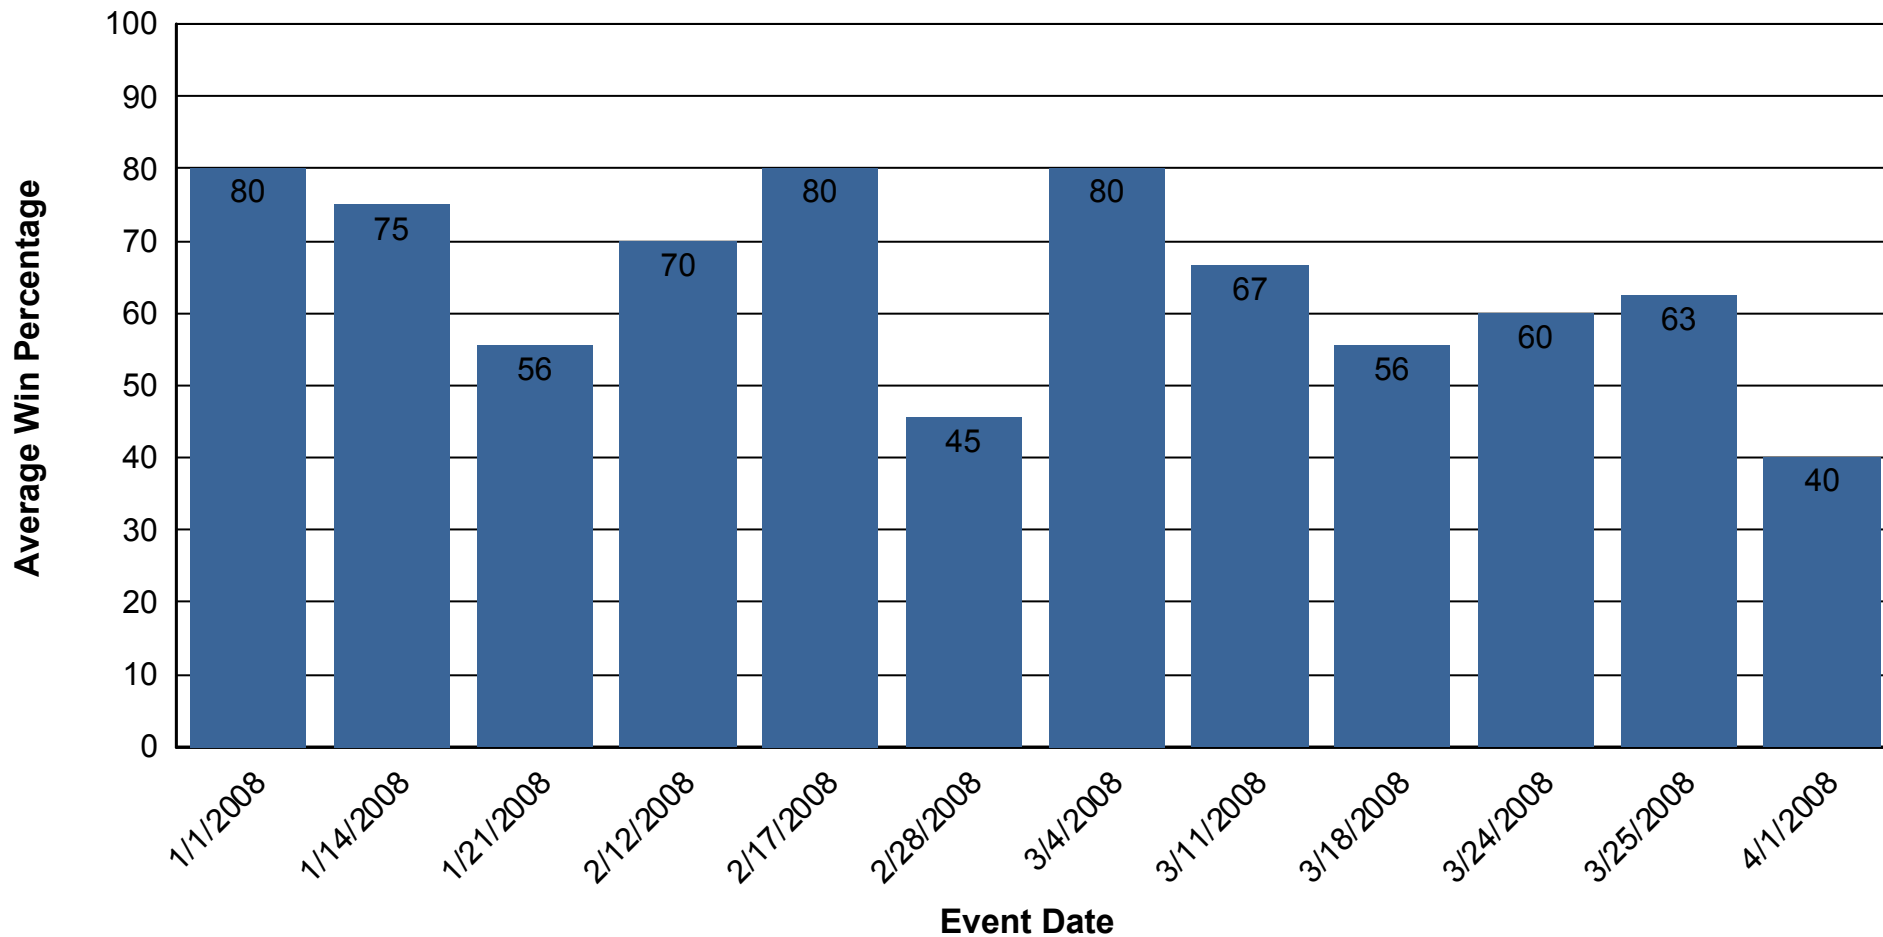

Individual Performance by Average Win Percentage

George Washington

Customer Id: 3
Start Date: 1/1/2008
End Date: 1/1/2009

Key Statistics :

Event Count: 12
Height: 6' 4"
Years Old: 53
Skill: Open

Average Win Percentage: 64.23
Average Win Percentage (Height Adjusted): 50.10
Average Win Percentage (Age Adjusted): 64.23
Average Win Percentage (Skill Adjusted): 51.38